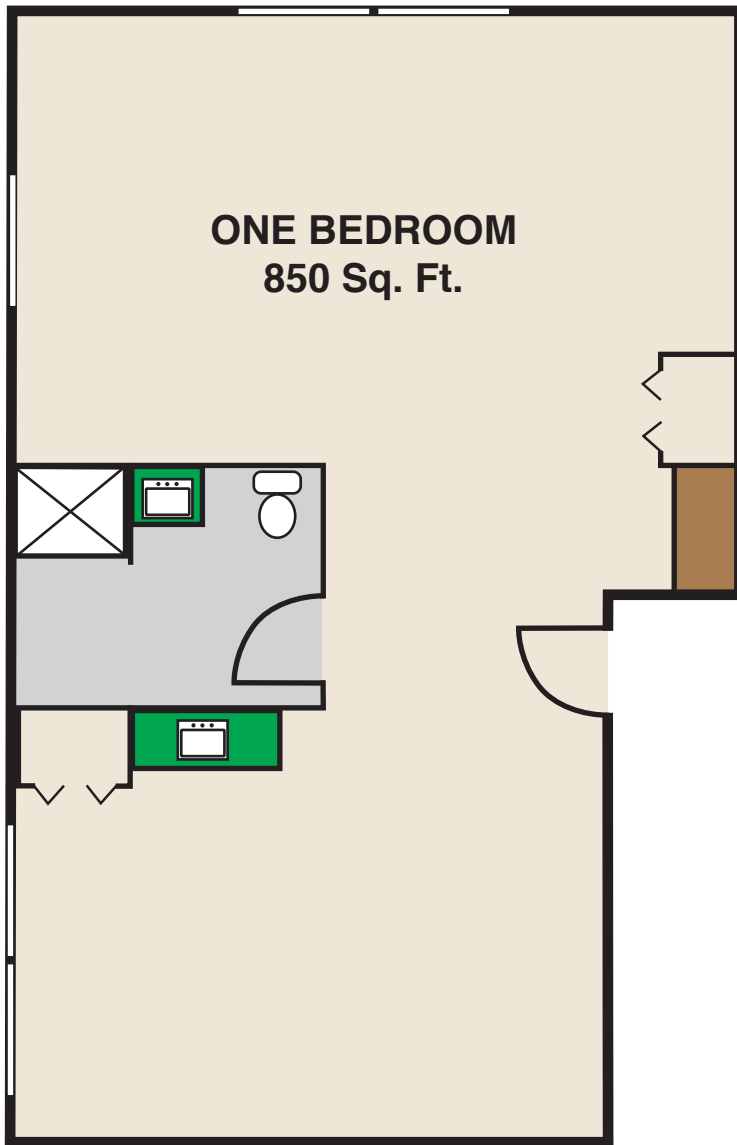

ONE BEDROOM
850 Sq. Ft.

**ASSISTED LIVING
FLOOR PLANS**

*Note: all dimensions shown
are approximate.*

DELUXE SUPREME
486 Sq. Ft.

CLASSIC STUDIO
396 Sq. Ft.