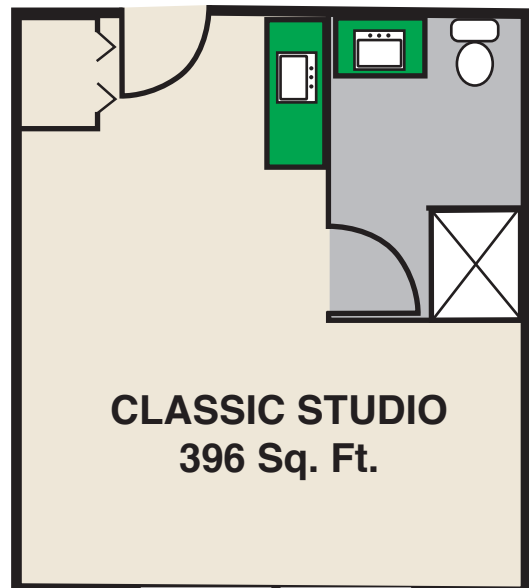

ONE BEDROOM
850 Sq. Ft.

**ASSISTED LIVING
FLOOR PLANS**

*Note: all dimensions shown
are approximate.*

DELUXE SUPREME
486 Sq. Ft.

CLASSIC STUDIO
396 Sq. Ft.