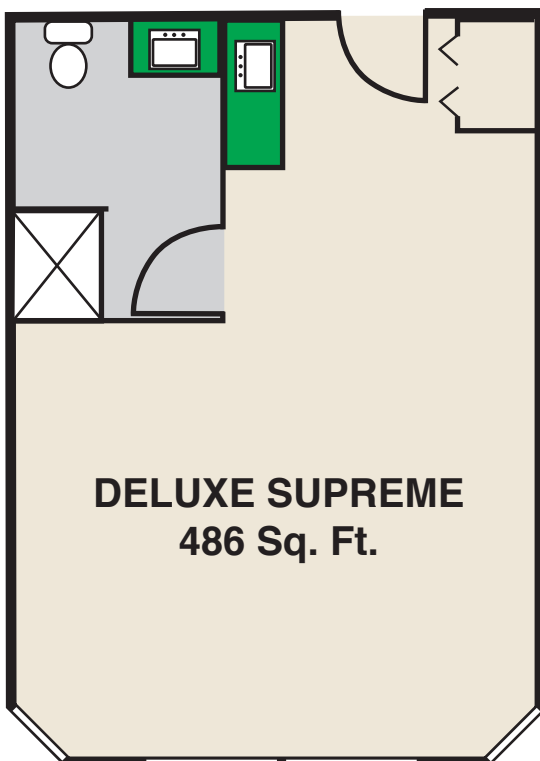

ONE BEDROOM
850 Sq. Ft.

**ASSISTED LIVING
FLOOR PLANS**

*Note: all dimensions shown
are approximate.*

DELUXE SUPREME
486 Sq. Ft.

CLASSIC STUDIO
396 Sq. Ft.